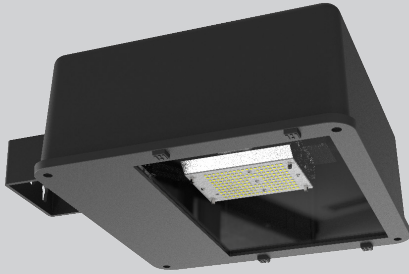

- Up to 270W to replace 1000W HID
- Patented extruded aluminum design that replaces HID, HPS, or MH lamps
- Advanced cooling and circuit design to prevent from overheating
- Perfect for wall pack, flood light, shoe box, canopy and circular high bay fixtures
- Newly designed mounting bracket allows for quick & virtually unlimited mounting options
- Now with 0-10V dimmable driver for even more versatile applications

04.XX.18 Information is subject to change without notice.

LEDBLOCK G3 HIGH POWER LED RETROFIT MODULE

EASILY RETROFIT THESE FIXTURE STYLES, AND MORE!

WALL PACK

FLOOD LIGHT

SHOE BOX

CANOPY

RemPhos by Light Efficient Design
lighting on target