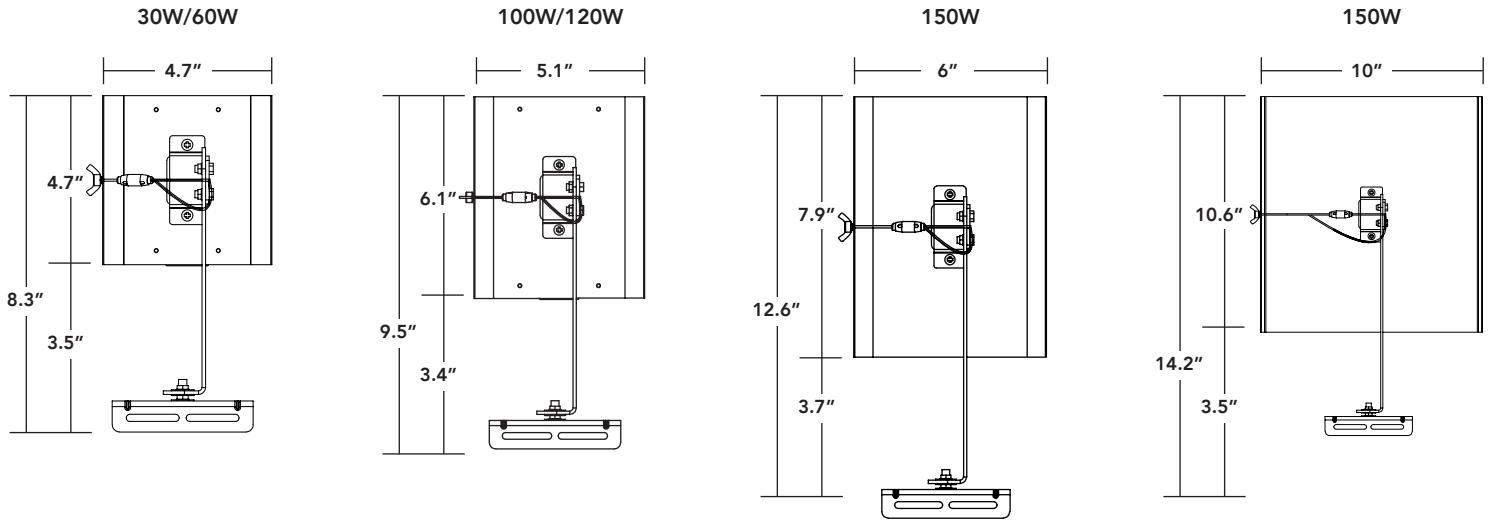

LEDBLOCK G3 HIGH POWER LED RETROFIT MODULE

MOUNTING BRACKET

ORDERING GUIDE

PART #	UPC	REPLACES	WATTAGE	LUMENS	CCT (K)	DIMENSIONS	DLC PRODUCT CODE
RPT-LEDBLOCK-65L-750-10VDIM-G3	844006082956	UP TO 150W	30W	5100	5000K	4.7" X 4.7"	PE2MT4BH
RPT-LEDBLOCK-100L-750-10VDIM-G3	844006082963	UP TO 175W	52W	8850	5000K	4.7" X 4.7"	PTSZXEK8
RPT-LEDBLOCK-150L-750-10VDIM-G3	844006082970	UP TO 250W	97W	15700	5000K	5.1" X 6.1"	PX8R1R29
RPT-LEDBLOCK-200L-750-10VDIM-G3	844006080495	UP TO 400W	124W	20000	5000K	5.1" X 6.1"	PTCFWT9T
RPT-LEDBLOCK-300L-750-10VDIM-G3	844006080648	UP TO 600W	150W	24000	5000K	7.9" X 5.9"	PSRAD88V
RPT-LEDBLOCK-400L-750-10VDIM-G3	844006080488	UP TO 1000W	270W	43000	5000K	10.6" X 10"	PGS2ACU2