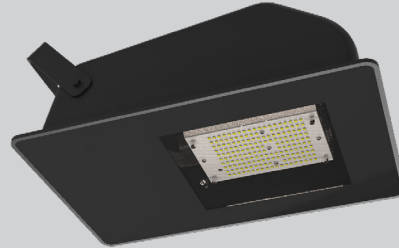

- Up to 270W to replace 1000W HID
- Patented extruded aluminum design that replaces HID, HPS, or MH lamps
- Advanced cooling and circuit design to prevent from overheating
- Perfect for wall pack, flood light, shoe box, canopy and circular high bay fixtures
- Newly designed mounting bracket allows for quick & virtually unlimited mounting options
- Now with 0-10V dimmable driver for even more versatile applications

04.XX.18 Information is subject to change without notice.

LEDBLOCK G3 HIGH POWER LED RETROFIT MODULE

EASILY RETROFIT THESE FIXTURE STYLES, AND MORE!

WALL PACK

FLOOD LIGHT

SHOE BOX

CANOPY

RemPhos by Light Efficient Design
lighting on target