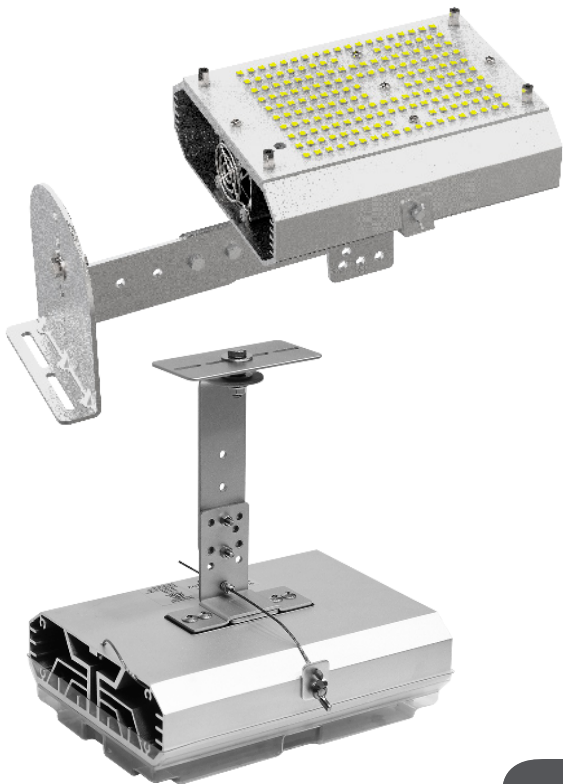

LEDBLOCK G3 HARD-WIRED HID RETROFIT KIT

 WARRANTY	 VOLTAGE EXTERNAL DRIVER	 10V DIM	 EFFICACY	 OPERATING TEMP	 PWR FACTOR/THD	 CRI	 OPTIONAL MOTION SENSOR	 RATED LIFE
--	---	--	---	---	--	--	--	---

extremely flexible hard-wired retrofit kit for HID fixtures

- Up to 270W to replace 1000W HID
- Patented extruded aluminum design that replaces HID, HPS, or MH lamps
- Advanced cooling and circuit design to prevent from overheating
- Perfect for wall pack, flood light, shoe box, canopy and circular high bay fixtures
- Newly designed mounting bracket allows for quick & virtually unlimited mounting options
- Now with 0-10V dimmable driver for even more versatile applications

PART #	REPLACES	W	CCT	LUMENS
RPT-LEDBLOCK-65L-750-10VDIM-G3	UP TO 150W	30	5000K	5100
RPT-LEDBLOCK-100L-750-10VDIM-G3	UP TO 175W	52	5000K	8850
RPT-LEDBLOCK-150L-750-10VDIM-G3	UP TO 250W	97	5000K	15700
RPT-LEDBLOCK-200L-750-10VDIM-G3	UP TO 400W	124	5000K	20000
RPT-LEDBLOCK-300L-750-10VDIM-G3	UP TO 600W	150	5000K	24000
RPT-LEDBLOCK-400L-750-10VDIM-G3	UP TO 1000W	270	5000K	43000

LEDBLOCK G3 HIGH POWER LED RETROFIT MODULE

MOUNTING BRACKET

ORDERING GUIDE

PART #	UPC	REPLACES	WATTAGE	LUMENS	CCT (K)	DIMENSIONS	DLC PRODUCT CODE
RPT-LEDBLOCK-65L-750-10VDIM-G3	844006082956	UP TO 150W	30W	5100	5000K	4.7" X 4.7"	PE2MT4BH
RPT-LEDBLOCK-100L-750-10VDIM-G3	844006082963	UP TO 175W	52W	8850	5000K	4.7" X 4.7"	PTSZXEK8
RPT-LEDBLOCK-150L-750-10VDIM-G3	844006082970	UP TO 250W	97W	15700	5000K	5.1" X 6.1"	PX8R1R29
RPT-LEDBLOCK-200L-750-10VDIM-G3	844006080495	UP TO 400W	124W	20000	5000K	5.1" X 6.1"	PTCFWT9T
RPT-LEDBLOCK-300L-750-10VDIM-G3	844006080648	UP TO 600W	150W	24000	5000K	7.9" X 5.9"	PSRAD88V
RPT-LEDBLOCK-400L-750-10VDIM-G3	844006080488	UP TO 1000W	270W	43000	5000K	10.6" X 10"	PGS2ACU2