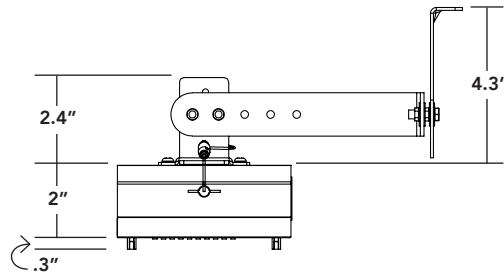

LEDBLOCK G3 HIGH POWER LED RETROFIT MODULE

MOUNTING BRACKET

ORDERING GUIDE

PART #	UPC	REPLACES	WATTAGE	LUMENS	CCT (K)	DIMENSIONS	DLC PRODUCT CODE
RPT-LEDBLOCK-65L-750-10VDIM-G3	844006082956	UP TO 150W	30W	5100	5000K	4.7" X 4.7"	PE2MT4BH
RPT-LEDBLOCK-100L-750-10VDIM-G3	844006082963	UP TO 175W	52W	8850	5000K	4.7" X 4.7"	PTSZXEK8
RPT-LEDBLOCK-150L-750-10VDIM-G3	844006082970	UP TO 250W	97W	15700	5000K	5.1" X 6.1"	PX8R1R29
RPT-LEDBLOCK-200L-750-10VDIM-G3	844006080495	UP TO 400W	124W	20000	5000K	5.1" X 6.1"	PTCFWT9T
RPT-LEDBLOCK-300L-750-10VDIM-G3	844006080648	UP TO 600W	150W	24000	5000K	7.9" X 5.9"	PSRAD88V
RPT-LEDBLOCK-400L-750-10VDIM-G3	844006080488	UP TO 1000W	270W	43000	5000K	10.6" X 10"	PGS2ACU2