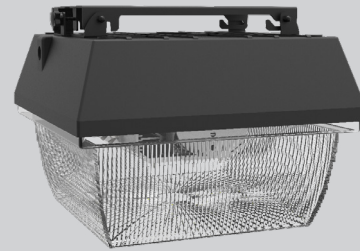

- Up to 270W to replace 1000W HID
- Patented extruded aluminum design that replaces HID, HPS, or MH lamps
- Advanced cooling and circuit design to prevent from overheating
- Perfect for wall pack, flood light, shoe box, canopy and circular high bay fixtures
- Newly designed mounting bracket allows for quick & virtually unlimited mounting options
- Now with 0-10V dimmable driver for even more versatile applications

04.XX.18 Information is subject to change without notice.

LEDBLOCK G3 HIGH POWER LED RETROFIT MODULE

EASILY RETROFIT THESE FIXTURE STYLES, AND MORE!

WALL PACK

FLOOD LIGHT

SHOE BOX

CANOPY

RemPhos by Light Efficient Design
lighting on target